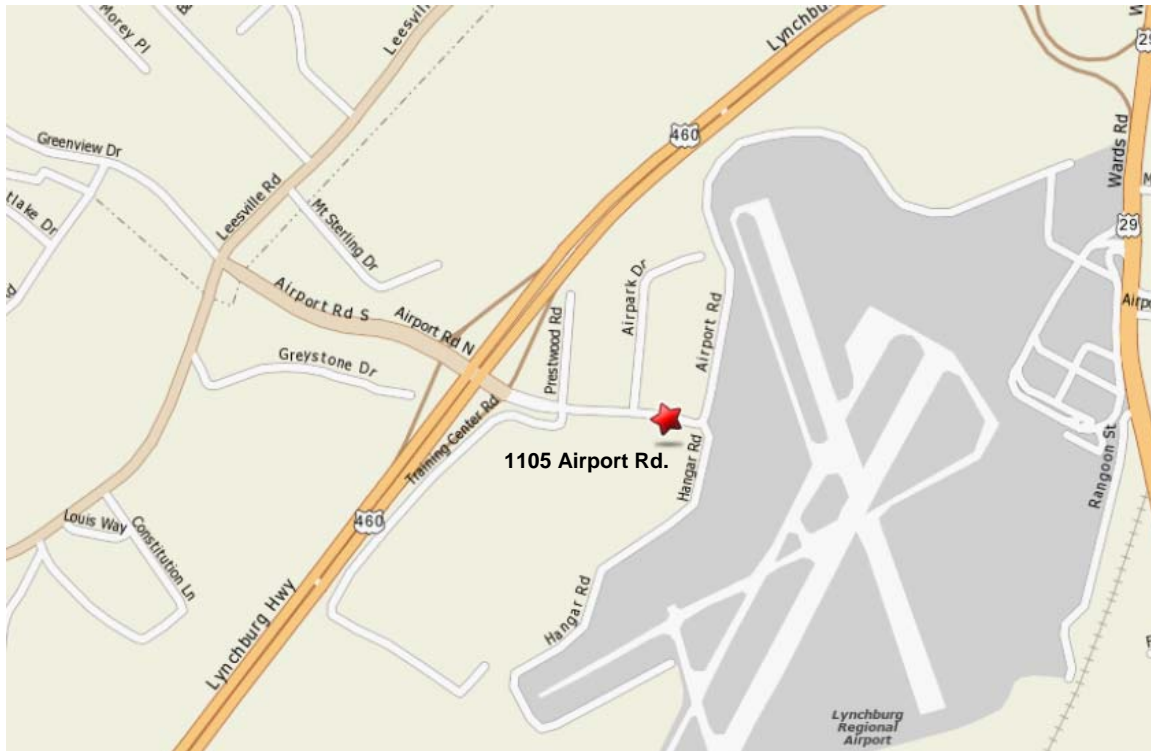

Directions to GLIA Mosque

**1105 Airport Road
Lynchburg, VA 24502**

Directions

Traveling on Greenview Drive towards 460:

Continue on Greenview Dr. past Leesville Rd.
Leesville Road becomes Airport Rd.
Continue on the 460 overpass
Go past Airpark Dr.
1105 Airport Rd. is on the left

From US 460 W (Lynchburg Hwy):

Take ramp toward Airport Rd.
Left on Airport Rd. S (0.3 miles)
Go past Airpark Dr.
1105 Airport Rd. is on the left

From US 460 E (Lynchburg Hwy):

Take ramp toward Airport Rd.
Right on Airport Rd. S (0.1 mile)
Go past Airpark Dr.
1105 Airport Rd. is on the left